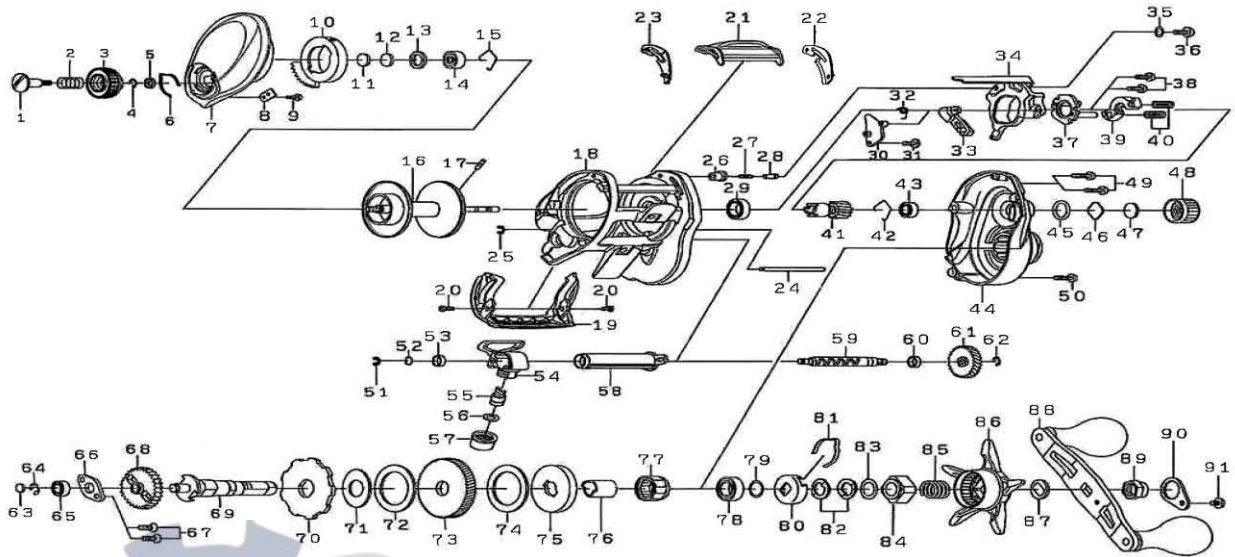

# COASTAL-TWS200HS

Please order by parts number, not key number  
Veuillez indiquer le numéro de la pièce (Non "Key" No.)

KEY NO.	PART NO.	PART NAME	KEY NO.	PART NO.	PART NAME
1	H93-0401	SET PLT SCREW	47	B17-5503	SPACER
2	E16-7101	SPRING (A)	48	J00-4701	CAST CONTROL CAP
3	H93-0227	BRAKE ADJ KNOB	49	G04-0814	R/S PLT SCREW
4	B33-9801	BRAKE DIAL RET (A)	50	G04-0825	R/S PLT SCREW
5	F63-7701	BRAKE DIAL WASHER	51	320-5901	RET (B)
6	H66-3401	BRAKE DIAL CLICK SPRING	52	B41-1700	WASHER
7	H93-0110	L/S PLT	53	G72-0001	WORM SHAFT SPACER (A)
8	H91-5501	BRAKE DIAL RET (B)	54	J17-6601	T-LEVEL WIND
9	G93-9301	SCREW (B)	55	121-4212	LINE GUIDE PALW
10	H93-0501	MAGNET HOLDER	56	373-1300	WASHER
11	375-7400	SPACER (A)	57	F40-2801	PAWL CAP
12	375-7411	SPACER (B)	58	H91-0801	LEVEL WIND GUARD
13	G18-5101	SPACER ©	59	H91-1701	WORM SHAFT
14	G51-1507	BALL BEARING (A)	60	G72-0001	WORM SHAFT SPACER
15	F03-2201	BEARING RET	61	H91-0501	WORM GEAR
16-24	J10-7203	SPOOL ASSEMBLY	62	B33-9801	RET ©
18	H91-0216	FRAME	63	G09-9800	WASHER
19	H93-0002	FRONT PLT	64	320-8002	RET (D)
20	H45-5402	SCREW ©	65	G53-8007	BALL BEARING (D)
21	H91-2401	CLUTCH LEVER	66	H92-8901	PLATE (B)
22	H91-5601	CLUTCH LEVER PLT	67	E13-4509	SCREW
23	H91-5701	CLUTCH LEVER PLT	68	H91-2701	DRIVE SHAFT GEAR
24	H91-2101	STABILIZER BAR	69	H91-1801	DRIVE SHAFT
25	H70-4101	RET (A)	70	H92-9401	A/R RATCHET
26	H91-0601	COLLAR	71	H66-1101	DRIVE SHAFT WASHER (A)
27	H92-8801	SPRING (B)	72	H66-1001	DRIVE SHAFT WASHER (B)
28	J05-5201	PIN	73	J07-5402	DRIVE GEAR
29	G43-1002	BALL BEARING (B)	74	H45-2501	DRAG WASHER
30	H91-2301	PLATE (A)	75	H91-3201	KEY WASHER
31	H29-4101	SCREW (D)	76	G54-5001	GEAR SHAFT COLLAR
32	H45-0001	CLUTCH CAM SPRING	77	G81-9801	ROLLET CLUTCH
33	J22-1401	CLUTCH TRIP LEVER	78	G43-1002	BALL BEARING
34	H92-8701	CLUTCH CAM	79	B55-3801	WASHER
35	H15-8201	WASHER	80	F02-8203	CLICK LEAF SPRING HOLDER
36	352-2501	SCREW	81	F03-2401	CLICK LEAF SPRING
37	H65-9101	CLUTCH CAM PLT	82	150-8901	SPRING WASHER
38	B03-2904	SCREW	83	H92-9501	WASHER (F)
39	H92-9001	YOKE	84	H91-2001	NUT
40	J05-5301	YOKE SPRING	85	J01-1901	SPRING ©
41	J09-1901	PINION GEAR	86	H91-1901	STAR DRAG
42	H18-0501	BEARING RET	87	F57-8601	HANDLE COLLAR
43	G43-1105	BALL BEARING	88	J25-4001	HANDLE ASSEMBLY
44	H91-0325	R/S PLT	89	G79-3301	HANDLE NUT
45	171-5201	"O" RING	90	H83-4510	HANDLE NUT PLT
46	B17-5406	SPACER (F)	91	353-8301	HANDLE SCREW